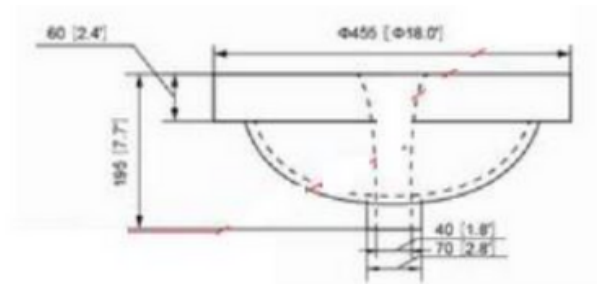

Top view

DROP-IN WASH BASIN

MODEL: WF-219

- Outside Dim: 18"x 18"x 7.7"
- Material: Vitreous China
- Color: White
- Drain Hole: 1.75" (46mm)
- Overflow: Yes
- Faucet Hole: No

Front view

* The measurements are approximate. Please contact Nerval for the cutout template.